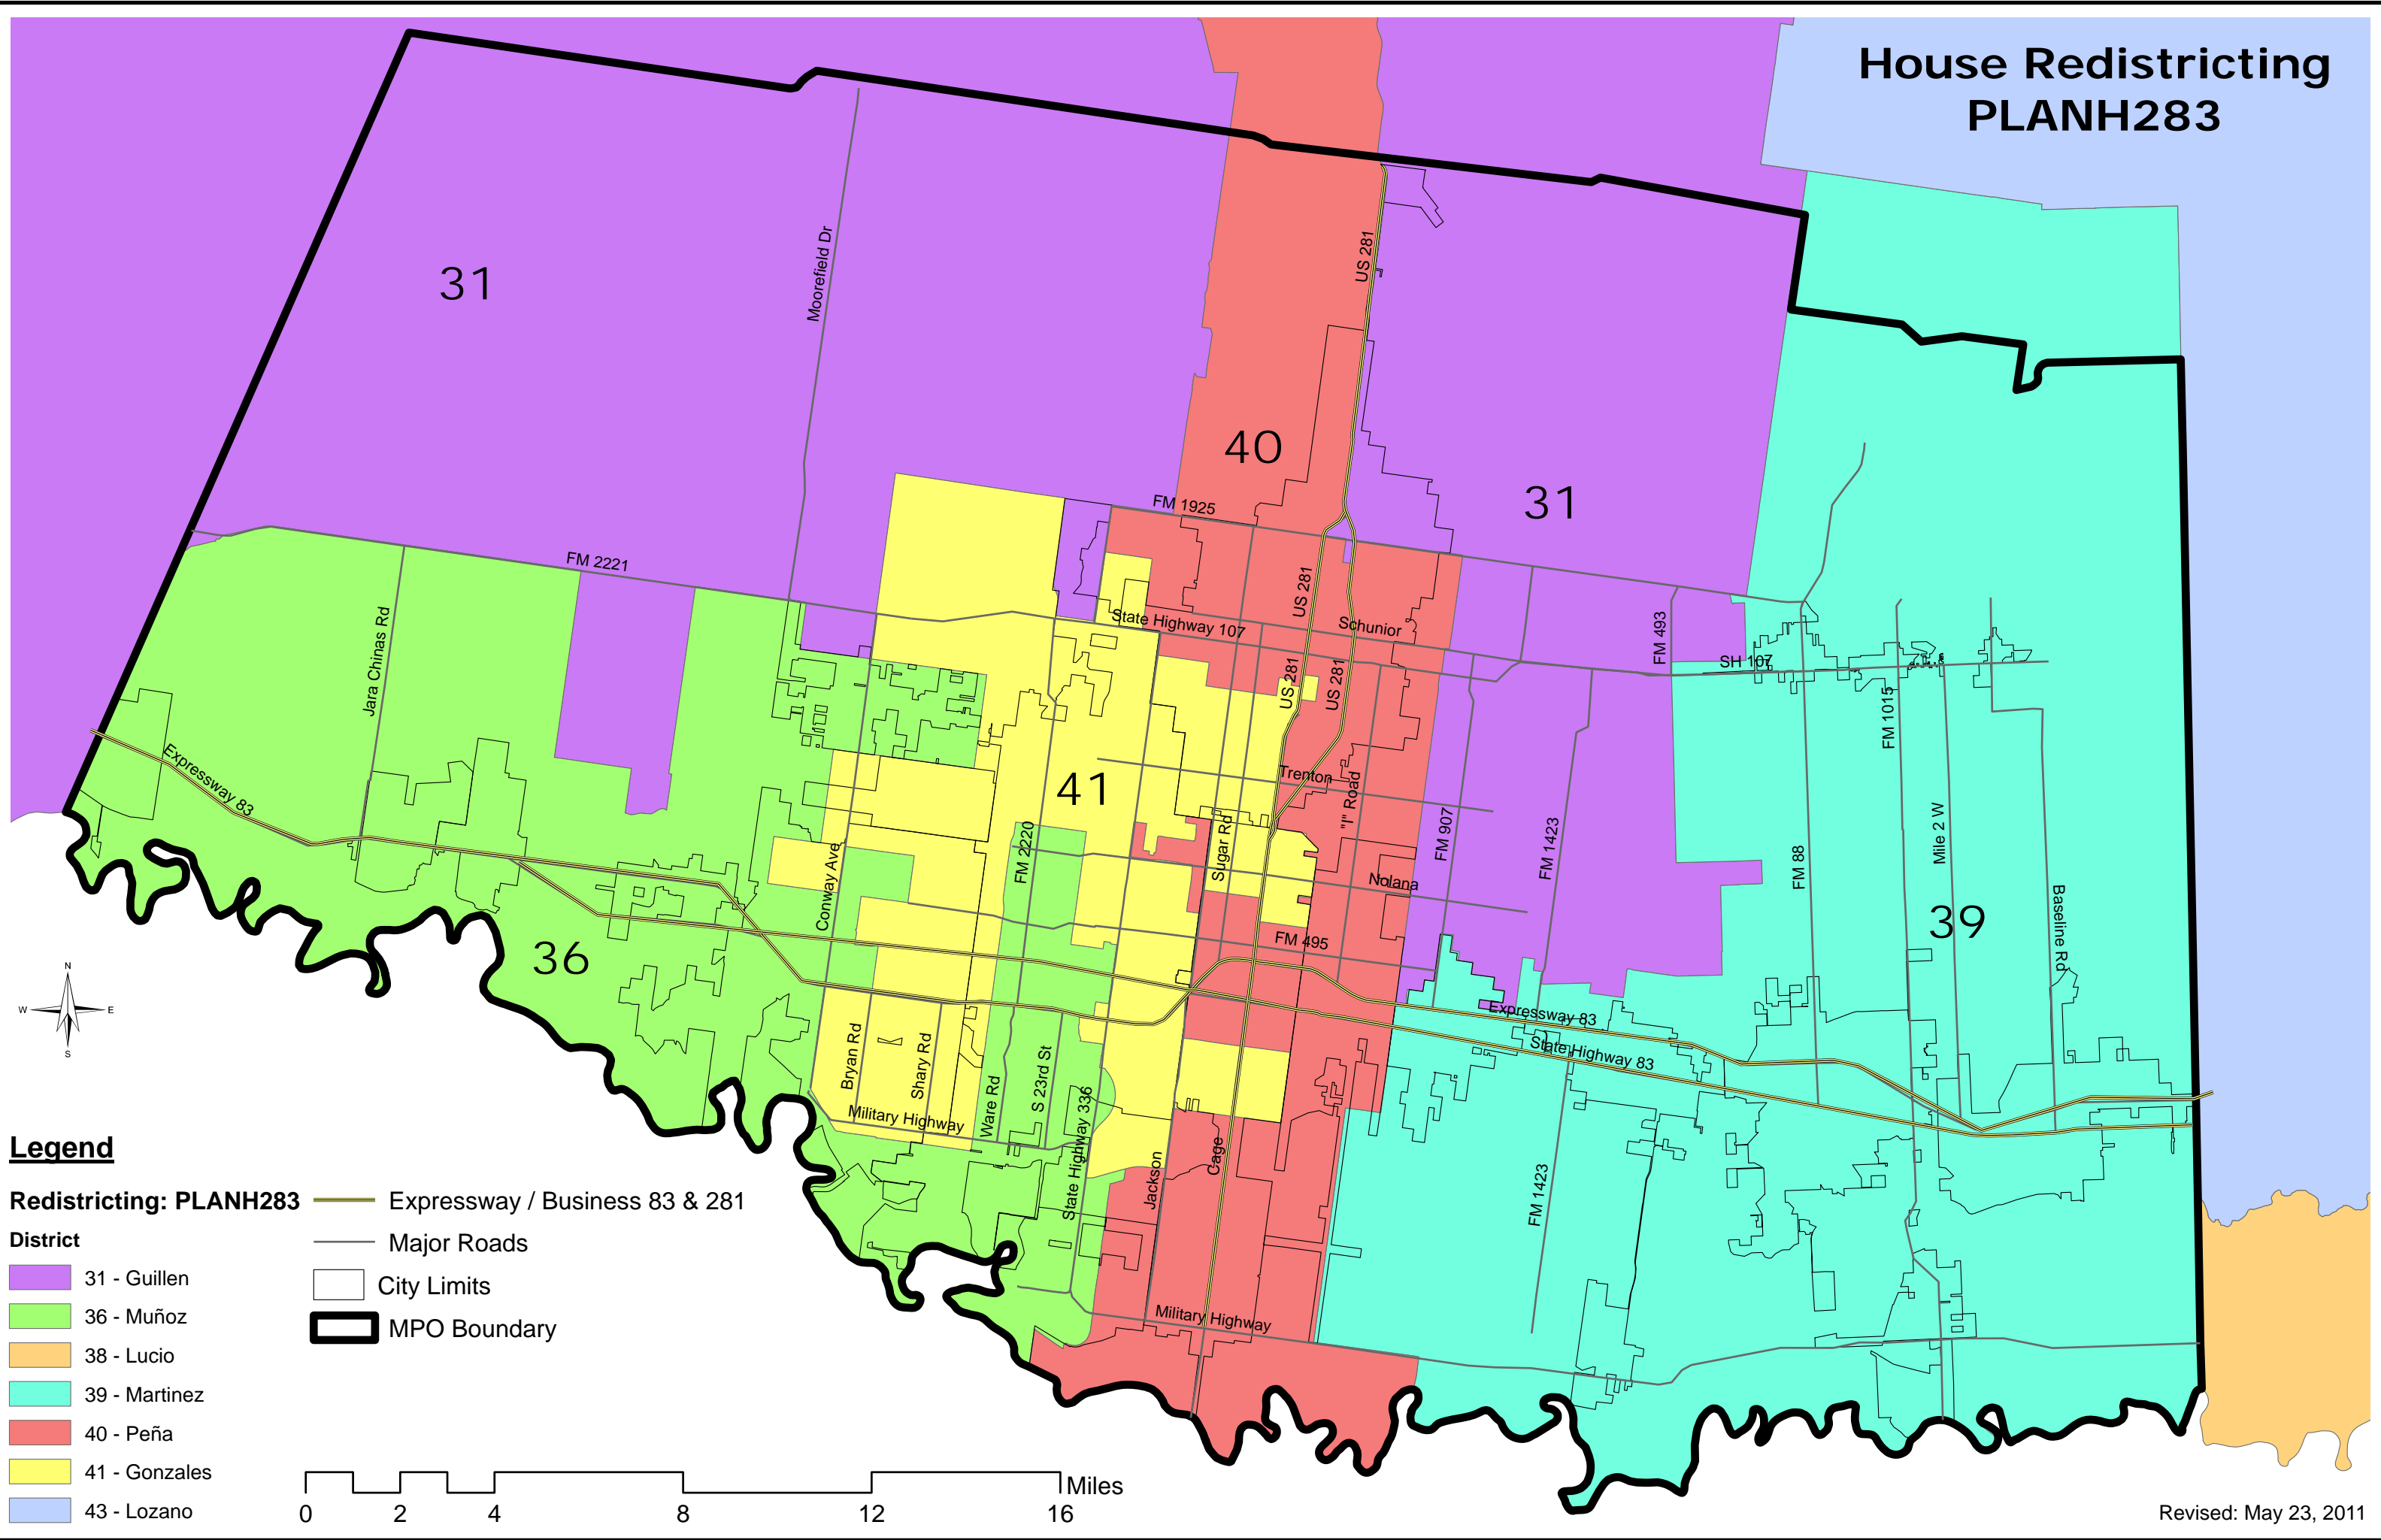

House Redistricting PLANH283

Legend

- Redistricting: PLANH283**
- Expressway / Business 83 & 281
 - Major Roads
 - City Limits
 - MPO Boundary
- District**
- 31 - Guillen
 - 36 - Muñoz
 - 38 - Lucio
 - 39 - Martinez
 - 40 - Peña
 - 41 - Gonzales
 - 43 - Lozano