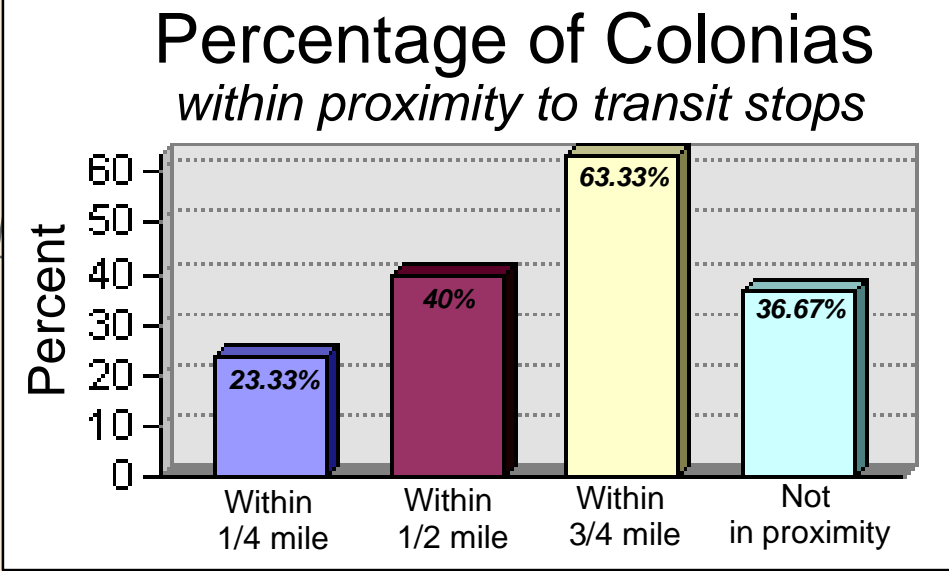

Hidalgo County MPO

Proximity of McAllen Transit to Colonia areas

- Colonias within 1/4 mile
- Colonias within 1/2 mile
- Colonias within 3/4 mile
- 1/4 Mile Buffer
- 1/2 Mile Buffer
- 3/4 Mile Buffer

- ### MET Bus Stops
- Type**
- \$ Shelter
 - £ Station
 - ⋈ Stop
 - MET Routes 2008
 - Major Highways
 - Hidalgo Colonias
- NAME**
- City of McAllen