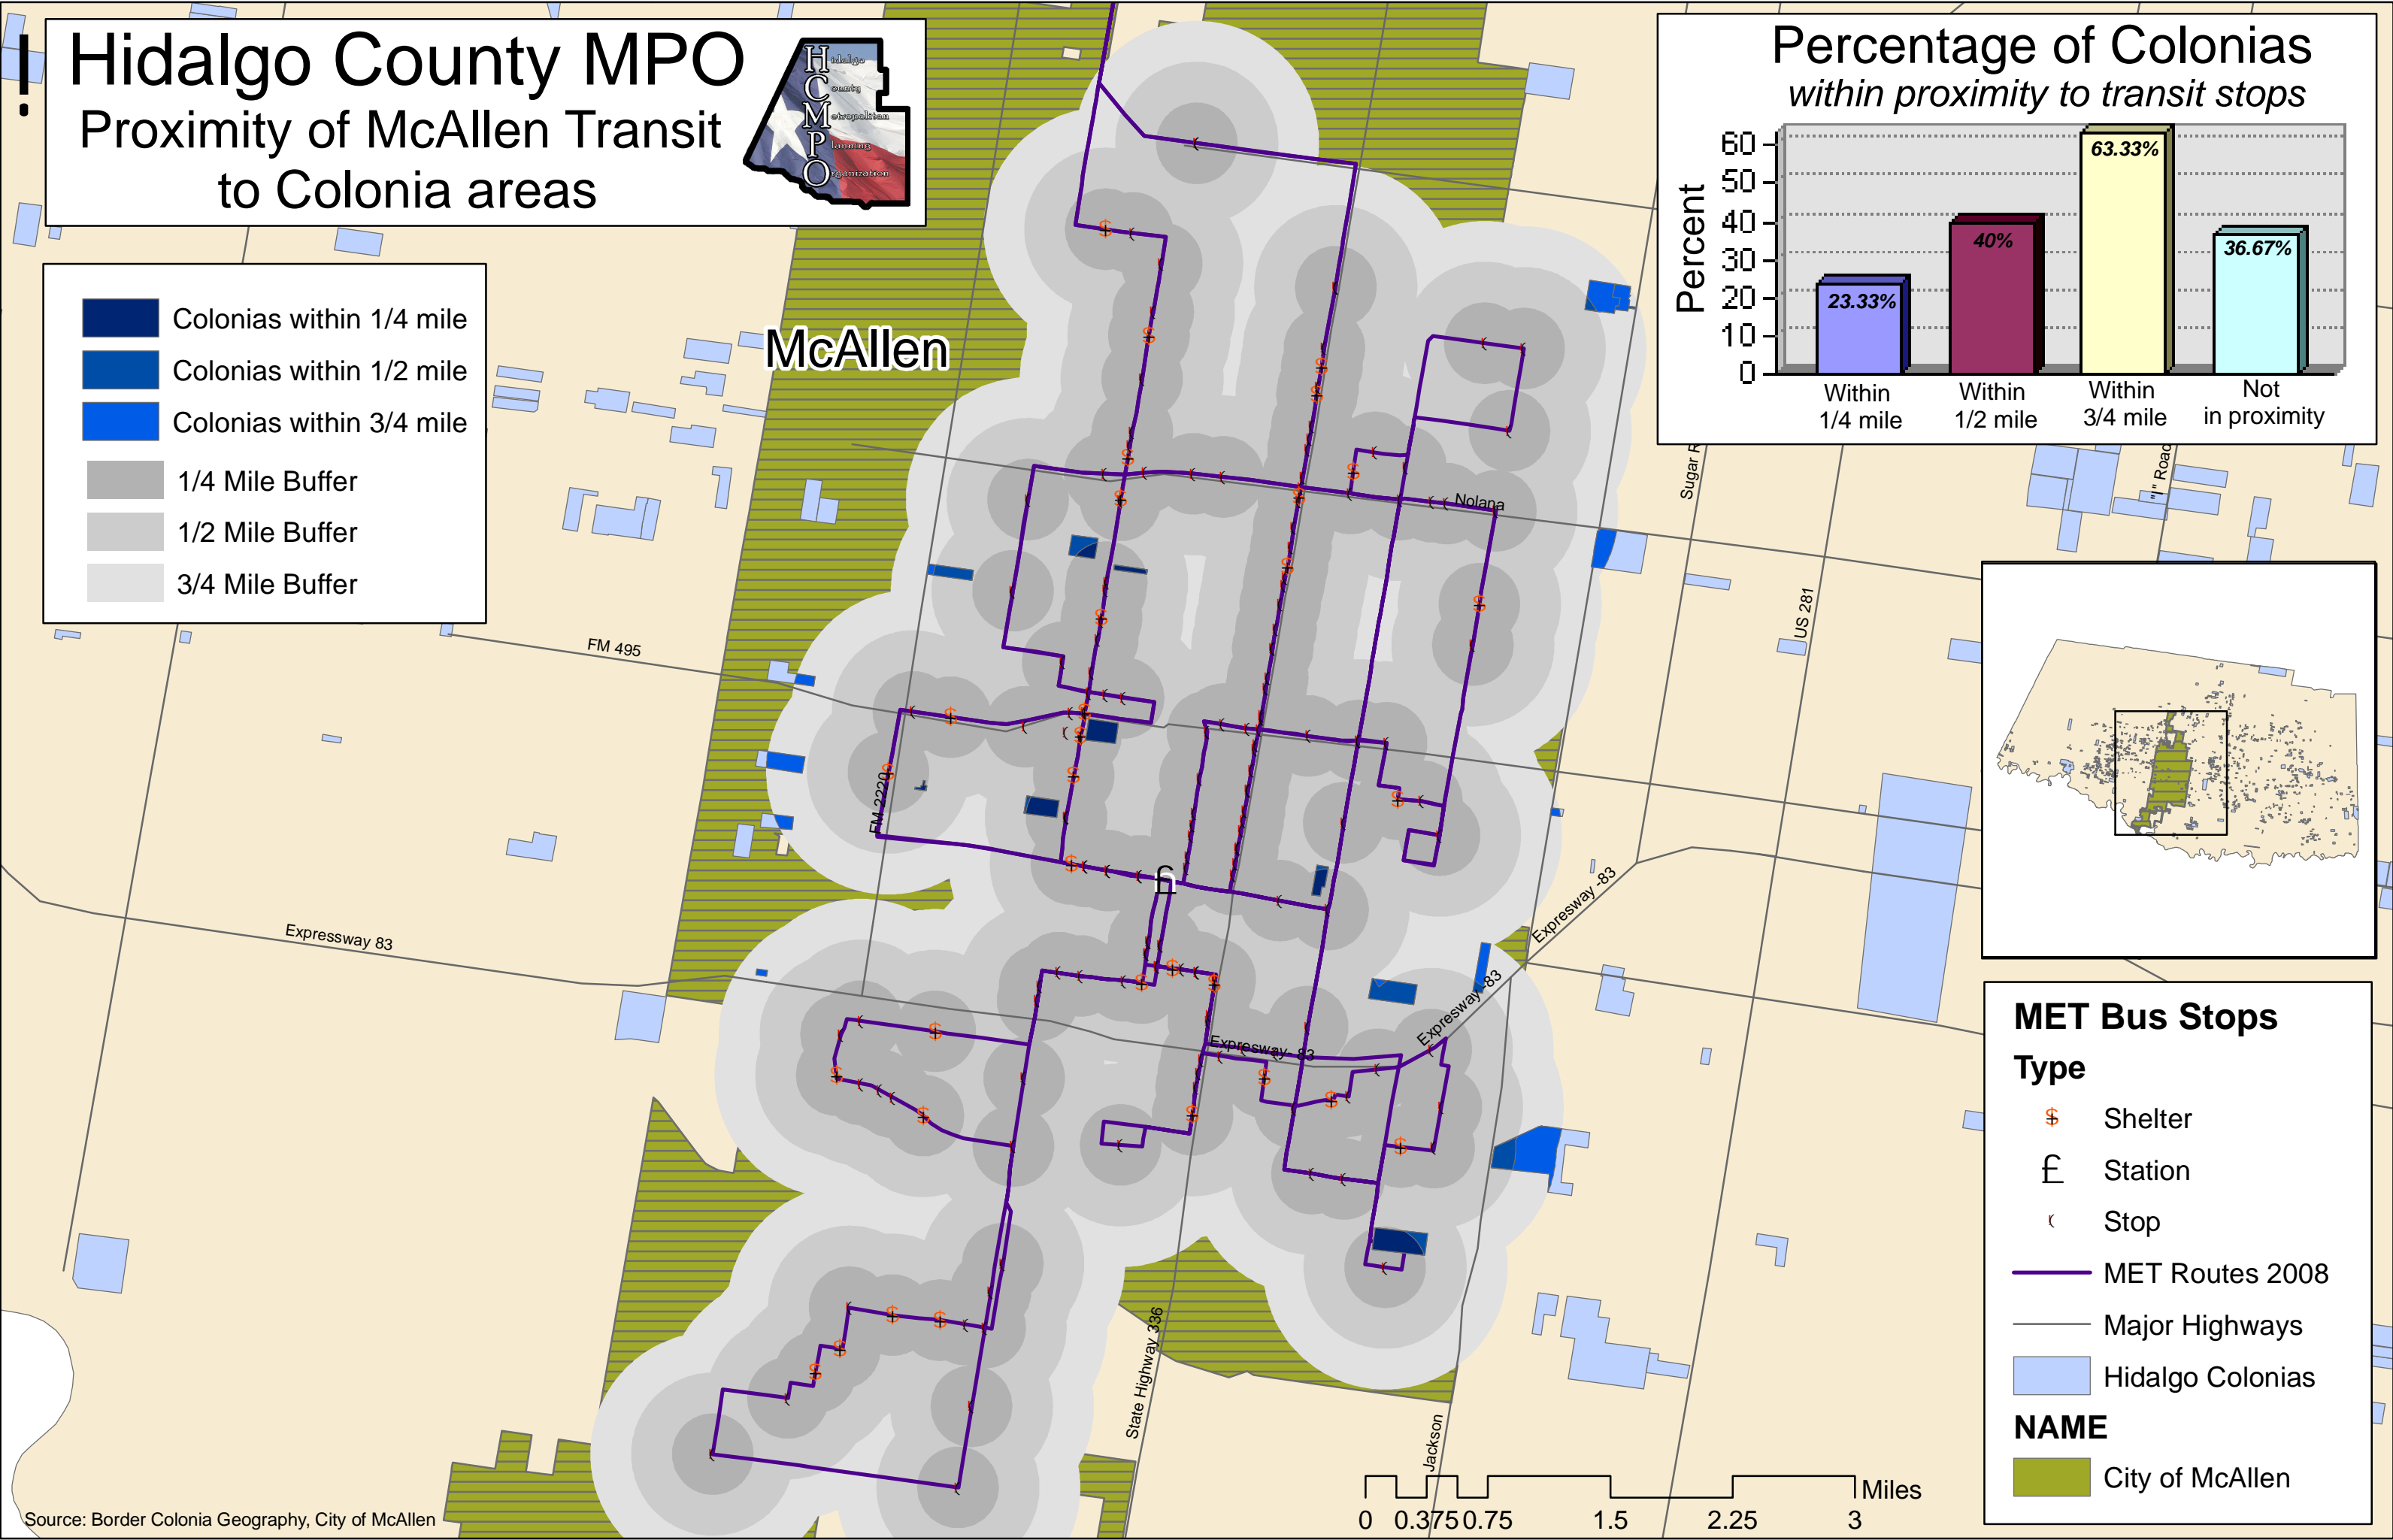

Hidalgo County MPO

Proximity of McAllen Transit to Colonia areas

- Colonias within 1/4 mile
- Colonias within 1/2 mile
- Colonias within 3/4 mile
- 1/4 Mile Buffer
- 1/2 Mile Buffer
- 3/4 Mile Buffer

- ### MET Bus Stops
- Type**
- \$ Shelter
 - £ Station
 - ⋈ Stop
 - MET Routes 2008
 - Major Highways
 - Hidalgo Colonias
- NAME**
- City of McAllen

Source: Border Colonia Geography, City of McAllen